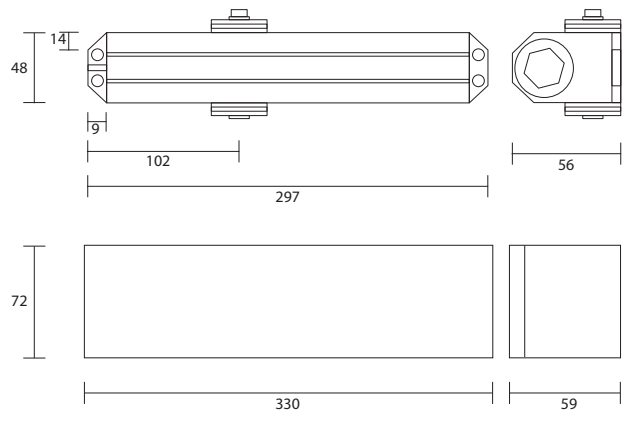

**10
YEAR
Guarantee**

TS6306 - Standard Arm Closer

Heavy duty, multi-purpose overhead door closer for most applications.

All dimensions in mm.

BS EN 1634 Fire Test

TS6306 closers have been tested to EN 1634 for 30, 60 and 120 minute door sets. Test certificates are available on request.

Product Specification

Power size (adjustable by spring)	
EN3 (up to 950mm / 60kg)	Yes
EN4 (up to 1100mm / 80kg)	Yes
EN5 (up to 1250mm / 110kg)	Yes
EN6 (up to 1400mm / 120kg)	Yes
Mechanism	Rack and Pinion
Adjustable closing speed	Yes
Adjustable latch action	Yes
Adjustable delayed action	Yes
Adjustable back check	Yes
Max door width (mm)	1400
Max door weight (kg)	120
Opening angle	180°
LH and RH doors - universal application	Yes
Fire Rated (BS EN 1634-1: 2000)	Yes