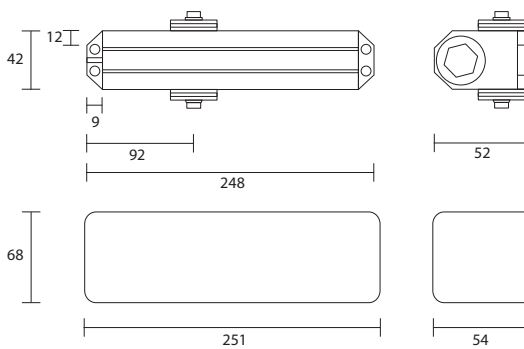

TS6204 - Standard Arm Closer

Medium duty, multi-purpose overhead door closer suitable for most applications.

All dimensions in mm.

BS EN 1154 Classification

TS6204 door closers have been independently tested to conform with the EN 1154 performance standard. They are CE marked and classified as follows:

4	8	4 3	1	1	3
---	---	--------	---	---	---

BS EN 1634 Fire Test

TS6204 closers have been tested to EN 1634 for 30, 60 and 120 minute door sets. Test certificates are available on request.

Product Specification

Power size (adjustable by spring)	
EN2 (up to 850mm / 45kg)	Optional
EN3 (up to 950mm / 60kg)	Yes
EN4 (up to 1100mm / 80kg)	Yes
Mechanism	Rack and Pinion
Adjustable closing speed	Yes
Adjustable latch action	Yes
Adjustable delayed action	Optional
Adjustable back check	Yes
Max door width (mm)	1100
Max door weight (kg)	80
Opening angle	180°
LH and RH doors - universal application	Yes
Fire Rated (BS EN 1634-1: 2000)	Yes